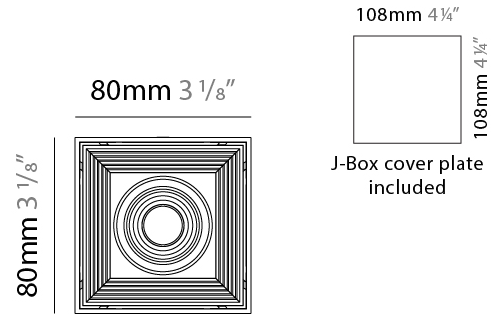

DAU SINGLE SURFACE

D92126R9-

base number Finish Options

1. To build a product code in our configurator select the specify button on the base model # product page
2. To build a manual product code on this datasheet choose from the options listed below in blue font and add the suffix to the base model #

GENERAL

Series: Dau
Subseries: Dau Single
Brand: Milan
Division: Design
Mounting Type: Surface
Mounting Location: Ceiling
Subcategory: Downlight

PHYSICAL

Shape: Cube
Length (mm): 80
Length (in): 3 1/8
Width (mm): 80
Width (in): 3 1/8
Height (mm): 91
Height (in): 3 9/16
Light Distribution: Direct
Fixture Finish: BAL / MWL / BSL
Fixture Material: Extruded Aluminum

ELECTRICAL

Lamp Type: LED
Input Wattage (W): 10
Total Output Wattage (W): 9.3
Dimming: Tri-Mode (Non-Dimming and Phase Dimming (120Vac only) and 0-10V Dimming)
Driver Included: No
Driver Location: Remote
Driver Type: Constant Current
Input Voltage (V): 120 - 277
Constant Current (MA): 350

LED

Number of LEDs: 1
Color Temperature (°K): 3000
Max. Delivered Lumen (lm): 956
CRI: >90 CRI
Lamp Life (hrs): 50000

OPTICAL

RATINGS AND CERTIFICATIONS

Certified By: Certified for North American Standards
IP rating: IP20

PROJECT
TYPE
SPECIFIER
QUANTITY
DATE