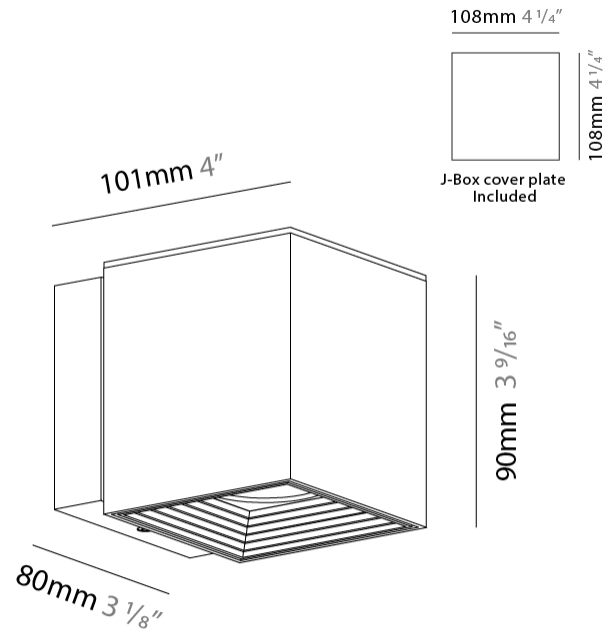

PROJECT	_____
TYPE	_____
SPECIFIER	_____
QUANTITY	_____
DATE	_____

DAU SINGLE SURFACE

D93189R9-

base number Finish
Options

1. To build a product code in our configurator select the specify button on the base model # product page
2. To build a manual product code on this datasheet choose from the options listed below in blue font and add the suffix to the base model #

GENERAL

Series: Dau
Subseries: Dau Single
Brand: Milan
Division: Design
Mounting Type: Surface
Mounting Location: Wall
Subcategory: Downlight

PHYSICAL

Shape: Cube
Length (mm): 80
Length (in): 3 1/8
Height (mm): 90
Depth (mm): 101
Height (in): 3 9/16
Depth (in): 4
Extension (mm): 114
Extension (in): 4 1/2
Light Distribution: Direct
Fixture Finish: [BAL / MWL / BSL](#)
Fixture Material: Extruded Aluminum

ELECTRICAL

Lamp Type: LED
Input Wattage (W): 10
Total Output Wattage (W): 9.3
Dimming: Tri-Mode (Non-Dimming and Phase Dimming (120Vac only) and 0-10V Dimming)
Driver Included: Yes
Driver Location: Integrated
Driver Type: Constant Current - 120Vac
Driver Class: Class 2
Input Voltage (V): 120 - 277
Constant Current (MA): 350
Upon Request: Not included - see components) Remote: 0-10Vdc dimming / Phase dimming @120Vac only / 277Vac

LED

Number of LEDs: 1
Color Temperature (°K): 3000
Max. Delivered Lumen (lm): 956
CRI: >90 CRI
Lamp Life (hrs): 50000

OPTICAL

RATINGS AND CERTIFICATIONS

Certified By: Certified for North American Standards
IP rating: IP44