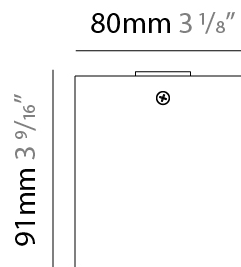

DAU SINGLE SURFACE

D92126R9-

base number Finish Options

1. To build a product code in our configurator select the specify button on the base model # product page
2. To build a manual product code on this datasheet choose from the options listed below in blue font and add the suffix to the base model #

GENERAL

Series: Dau
Subseries: Dau Single
Brand: Milan
Division: Design
Mounting Type: Surface
Mounting Location: Ceiling
Subcategory: Downlight

PHYSICAL

Shape: Cube
Length (mm): 80
Length (in): 3 1/8
Width (mm): 80
Width (in): 3 1/8
Height (mm): 91
Height (in): 3 9/16
Light Distribution: Direct
Fixture Finish: BAL / MWL / BSL
Fixture Material: Extruded Aluminum

ELECTRICAL

Lamp Type: LED
Input Wattage (W): 10
Total Output Wattage (W): 9.3
Dimming: Tri-Mode (Non-Dimming and Phase Dimming (120Vac only) and 0-10V Dimming)
Driver Included: No
Driver Location: Remote
Driver Type: Constant Current
Input Voltage (V): 120 - 277
Constant Current (MA): 350

LED

Number of LEDs: 1
Color Temperature (°K): 3000
Max. Delivered Lumen (lm): 956
CRI: >90 CRI
Lamp Life (hrs): 50000

OPTICAL

RATINGS AND CERTIFICATIONS

Certified By: Certified for North American Standards
IP rating: IP20

PROJECT
TYPE
SPECIFIER
QUANTITY
DATE