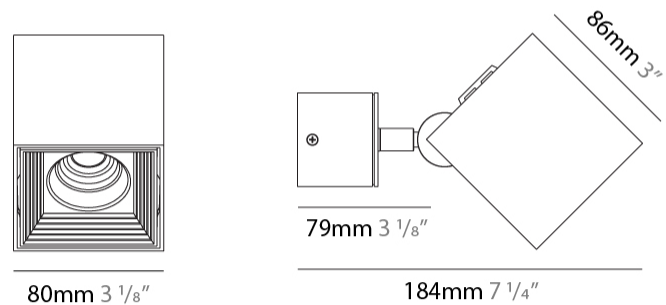

DAU SINGLE ADJUSTABLE SURFACE

D92188R9-

base number Finish
Options

1. To build a product code in our configurator select the specify button on the base model # product page
2. To build a manual product code on this datasheet choose from the options listed below in blue font and add the suffix to the base model #

GENERAL

Series: Dau
Subseries: Dau Single Adjustable
Brand: Milan
Division: Design
Mounting Type: Surface
Subcategory: Spots

PHYSICAL

Shape: Cube
Length (mm): 80
Length (in): 3 1/8
Width (mm): 80
Width (in): 3 1/8
Height (mm): 86
Height (in): 3 3/8
Max. Overall Height (mm): 164
Max. Overall Height (in): 6 7/16
Light Distribution: Adjustable / Direct
Fixture Finish: BAL / MWL / BSL
Fixture Material: Extruded Aluminum

ELECTRICAL

Lamp Type: LED
Input Wattage (W): 10
Total Output Wattage (W): 9.3
Dimming: Tri-Mode (Non-Dimming and Phase Dimming (120Vac only) and 0-10V Dimming)
Driver Included: No
Driver Location: Remote
Driver Type: Constant Current - 120 / 277Vac
Driver Class: Class 2
Input Voltage (V): 120 - 277
Constant Current (MA): 350

LED

Number of LEDs: 1
Color Temperature (°K): 3000
Max. Delivered Lumen (lm): 956
CRI: >90 CRI
Lamp Life (hrs): 50000

OPTICAL

Optic°: 50
Adjustability: Rotational 300°; Tilt 90°

RATINGS AND CERTIFICATIONS

Certified By: Certified for North American Standards
IP rating: IP20

PROJECT
TYPE
SPECIFIER
QUANTITY
DATE