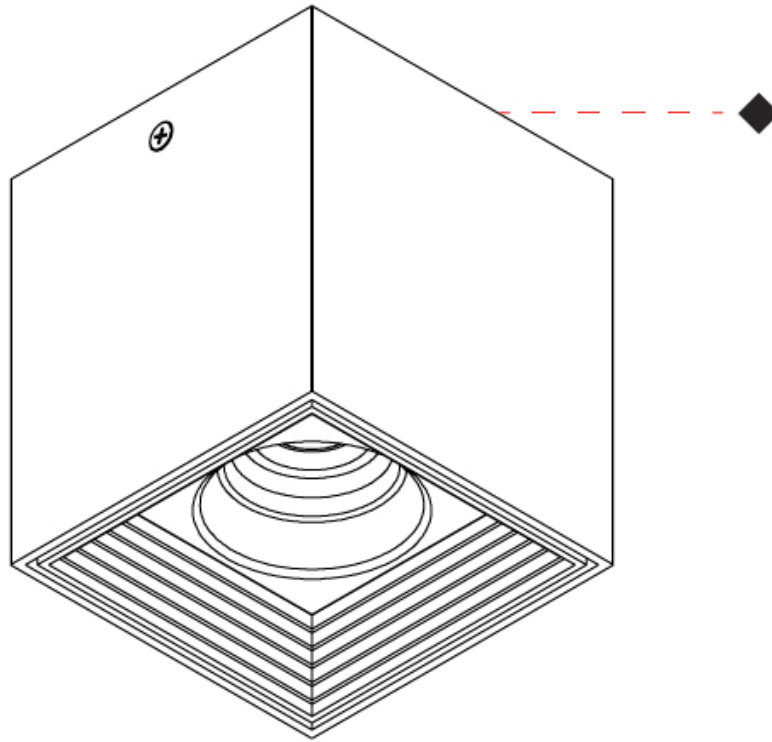

DAU SINGLE SURFACE

D92126R9-

PROJECT	_____
TYPE	_____
SPECIFIER	_____
QUANTITY	_____
DATE	_____

D